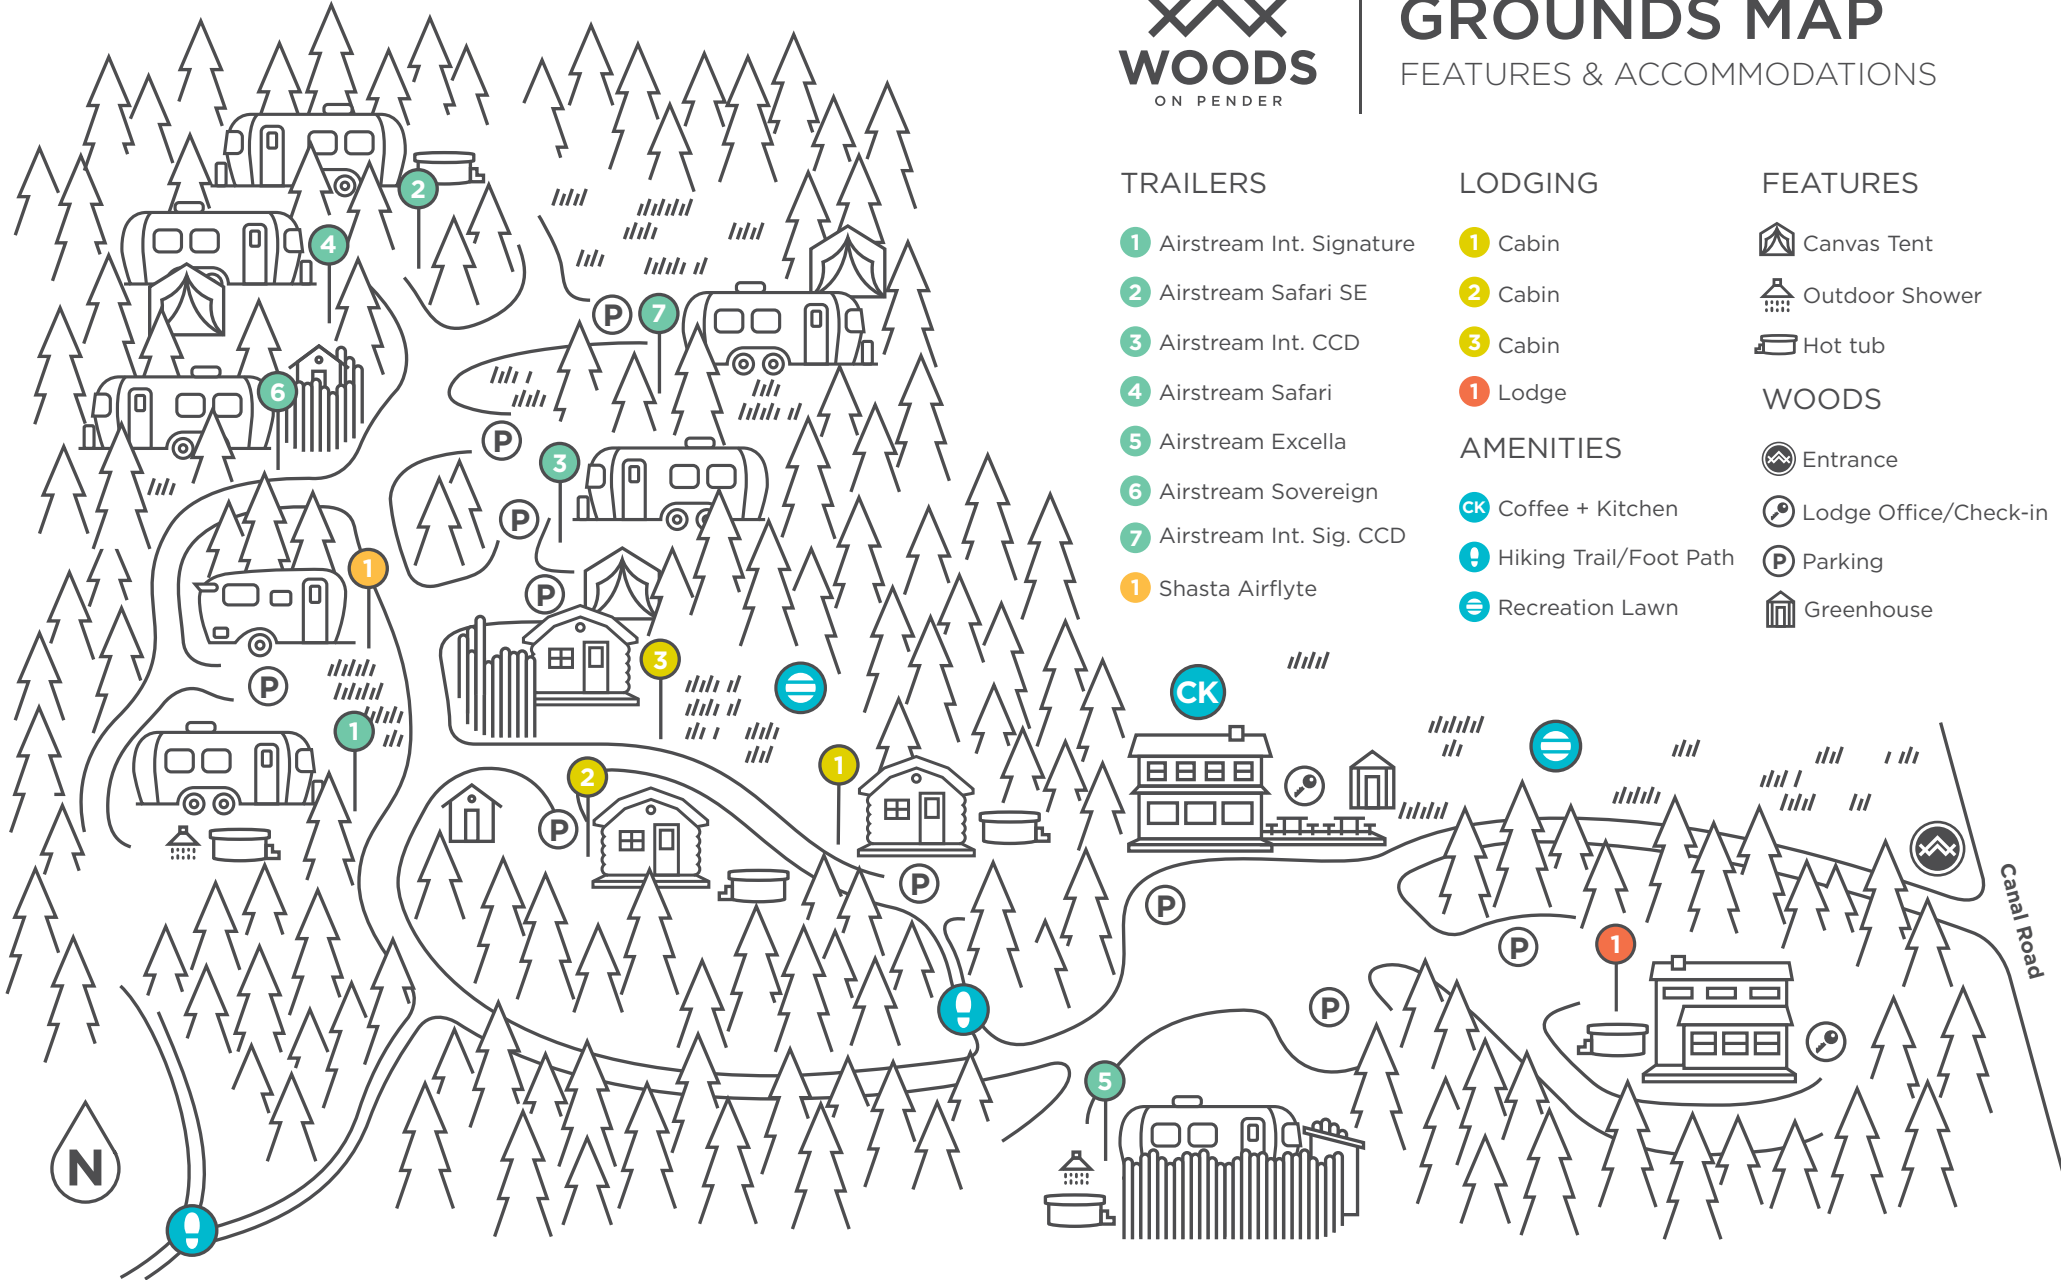

GROUNDS MAP

FEATURES & ACCOMMODATIONS

TRAILERS

- 1 Airstream Int. Signature
- 2 Airstream Safari SE
- 3 Airstream Int. CCD
- 4 Airstream Safari
- 5 Airstream Excella
- 6 Airstream Sovereign
- 7 Airstream Int. Sig. CCD
- 1 Shasta Airflyte

LODGING

- 1 Cabin
- 2 Cabin
- 3 Cabin
- 1 Lodge

AMENITIES

- CK Coffee + Kitchen
- ! Hiking Trail/Foot Path
- ☰ Recreation Lawn

FEATURES

- 🏠 Canvas Tent
- 🚿 Outdoor Shower
- ♨️ Hot tub

WOODS

- 🌲 Entrance
- 🔑 Lodge Office/Check-in
- P Parking
- 🏠 Greenhouse