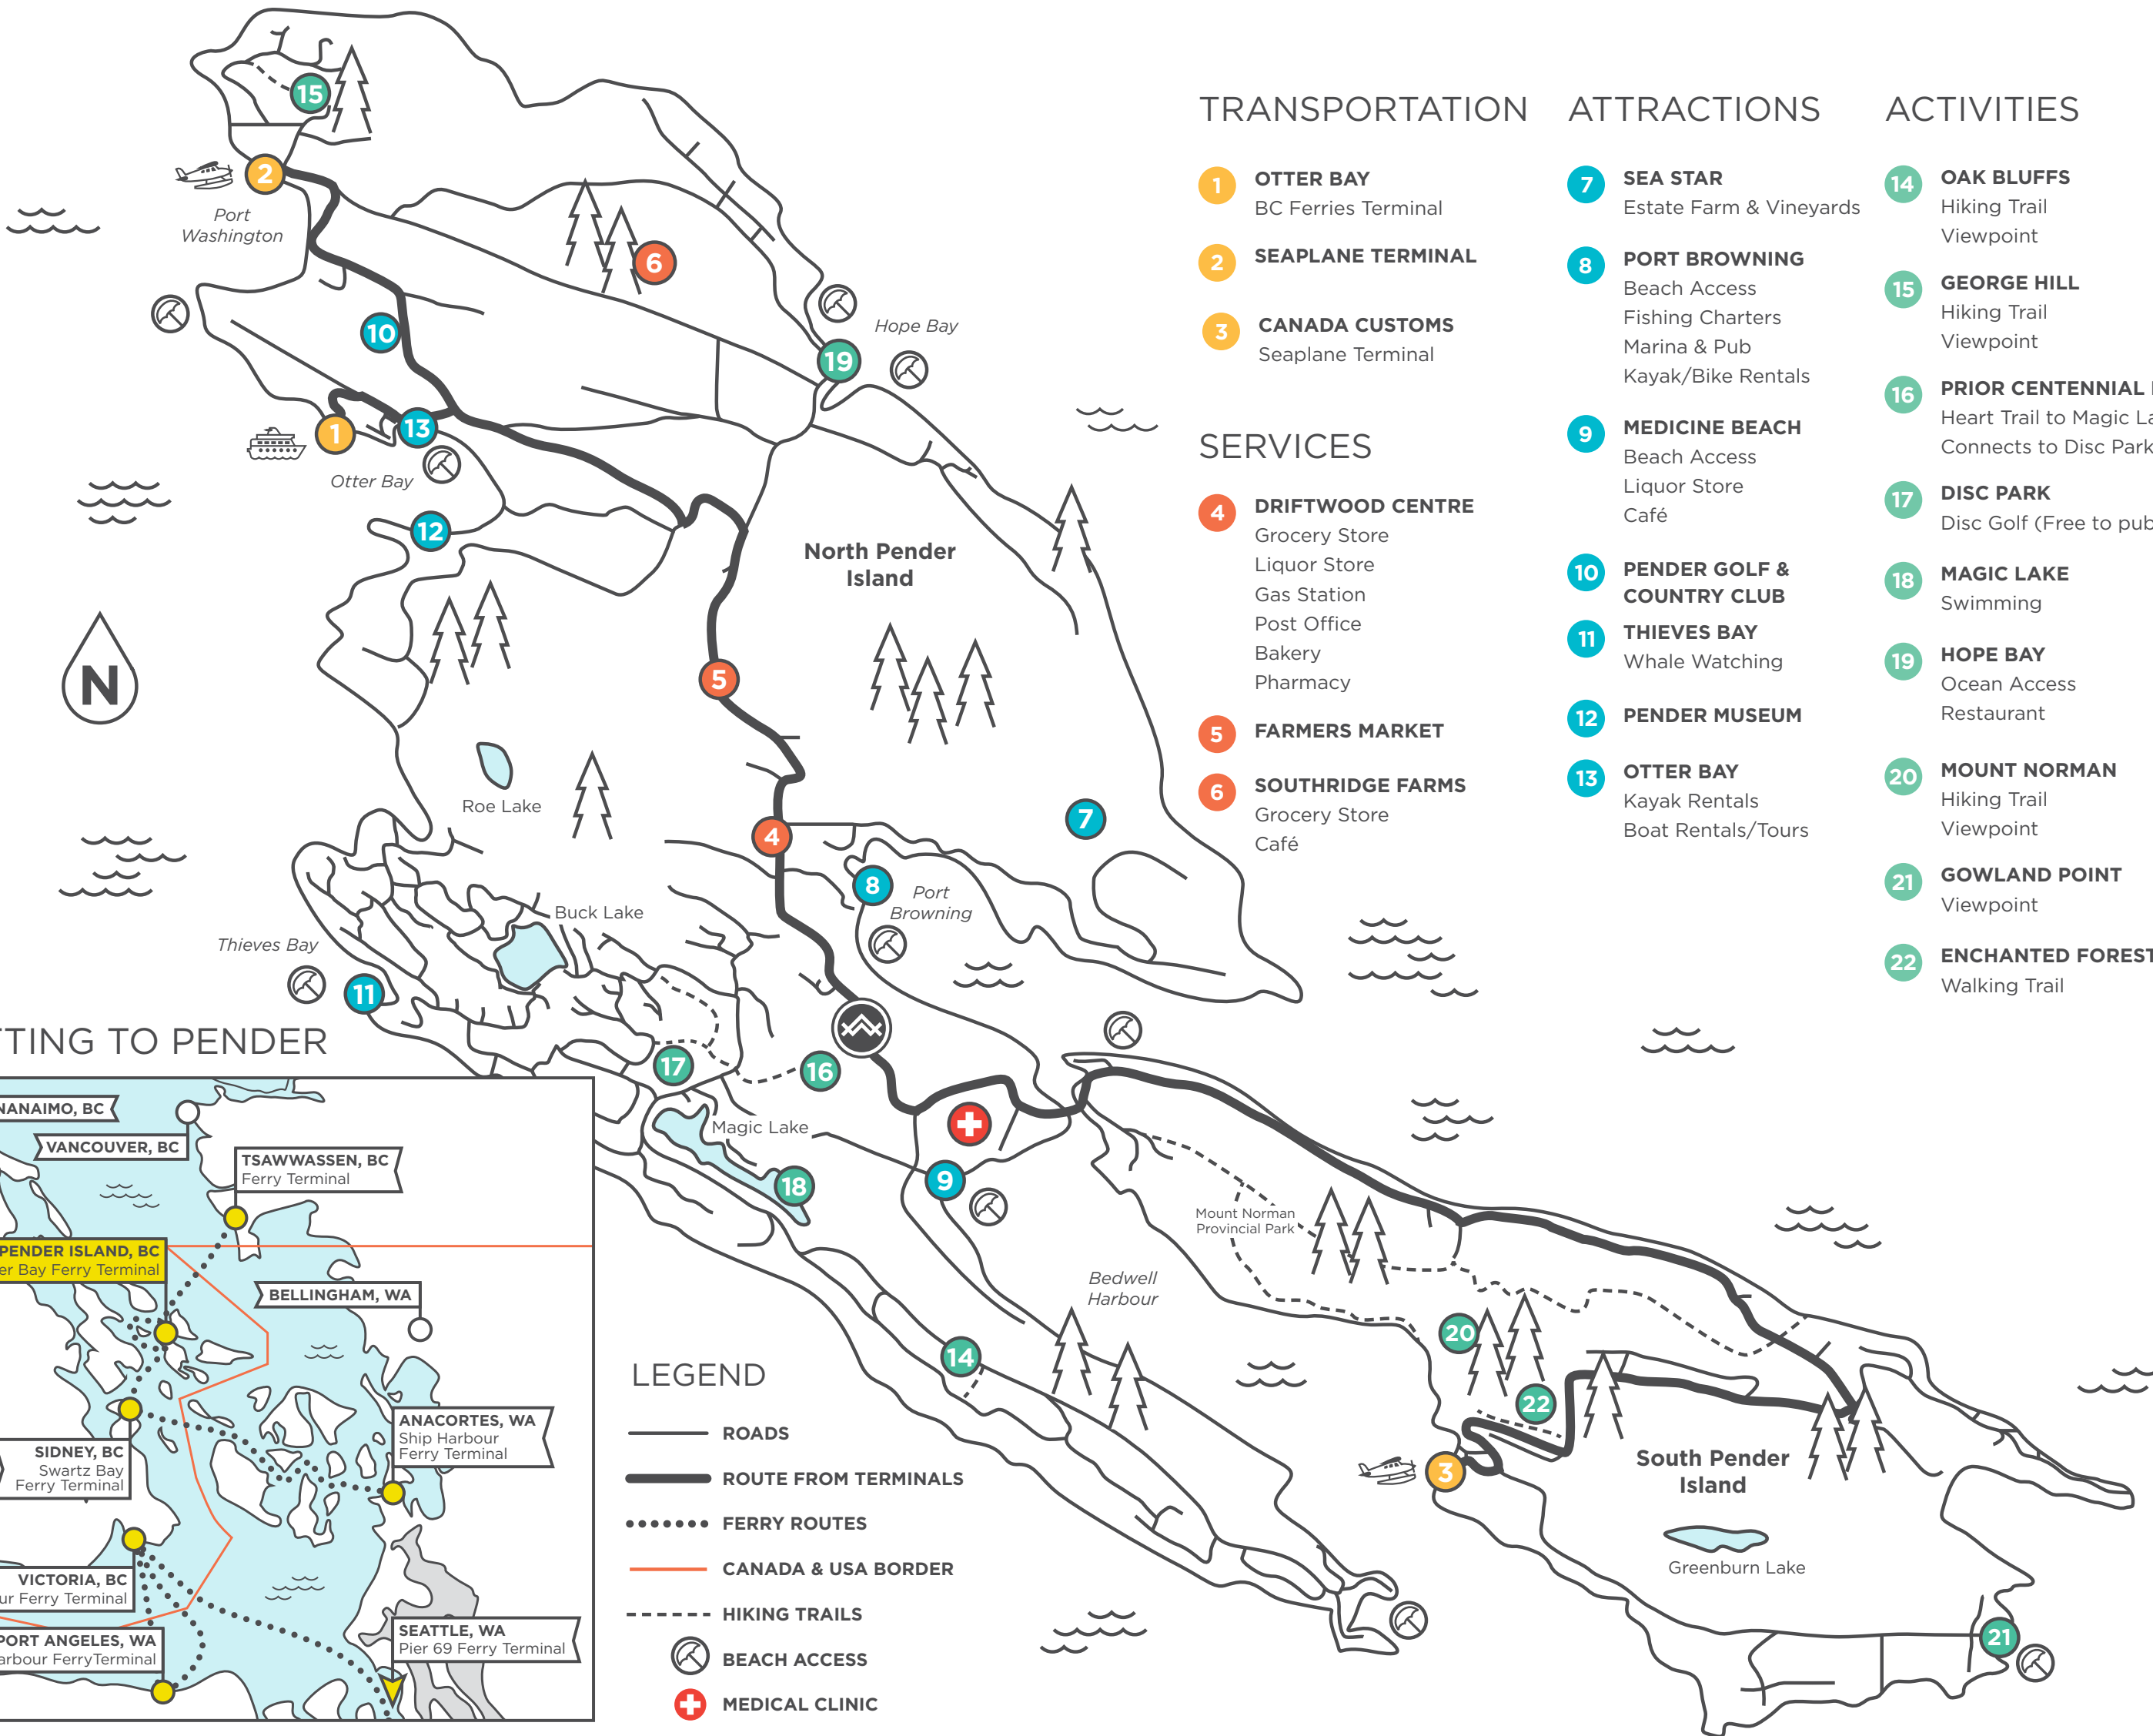

ATTRACTIONS

- 7 SEA STAR**
Estate Farm & Vineyards
- 8 PORT BROWNING**
Beach Access
Fishing Charters
Marina & Pub
Kayak/Bike Rentals
- 9 MEDICINE BEACH**
Beach Access
Liquor Store
Café
- 10 PENDER GOLF & COUNTRY CLUB**
- 11 THIEVES BAY**
Whale Watching
- 12 PENDER MUSEUM**
- 13 OTTER BAY**
Kayak Rentals
Boat Rentals/Tours

GETTING TO PENDER

LEGEND

- ROADS
- ROUTE FROM TERMINALS
- FERRY ROUTES
- CANADA & USA BORDER
- HIKING TRAILS
- BEACH ACCESS
- MEDICAL CLINIC

TRANSPORTATION

- 1 OTTER BAY**
BC Ferries Terminal
- 2 SEAPLANE TERMINAL**
- 3 CANADA CUSTOMS**
Seaplane Terminal

SERVICES

- 4 DRIFTWOOD CENTRE**
Grocery Store
Liquor Store
Gas Station
Post Office
Bakery
Pharmacy
- 5 FARMERS MARKET**
- 6 SOUTHRIDGE FARMS**
Grocery Store
Café

GETTING TO PENDER

LEGEND

- ROADS
- ROUTE FROM TERMINALS
- FERRY ROUTES
- CANADA & USA BORDER
- HIKING TRAILS
- BEACH ACCESS
- MEDICAL CLINIC