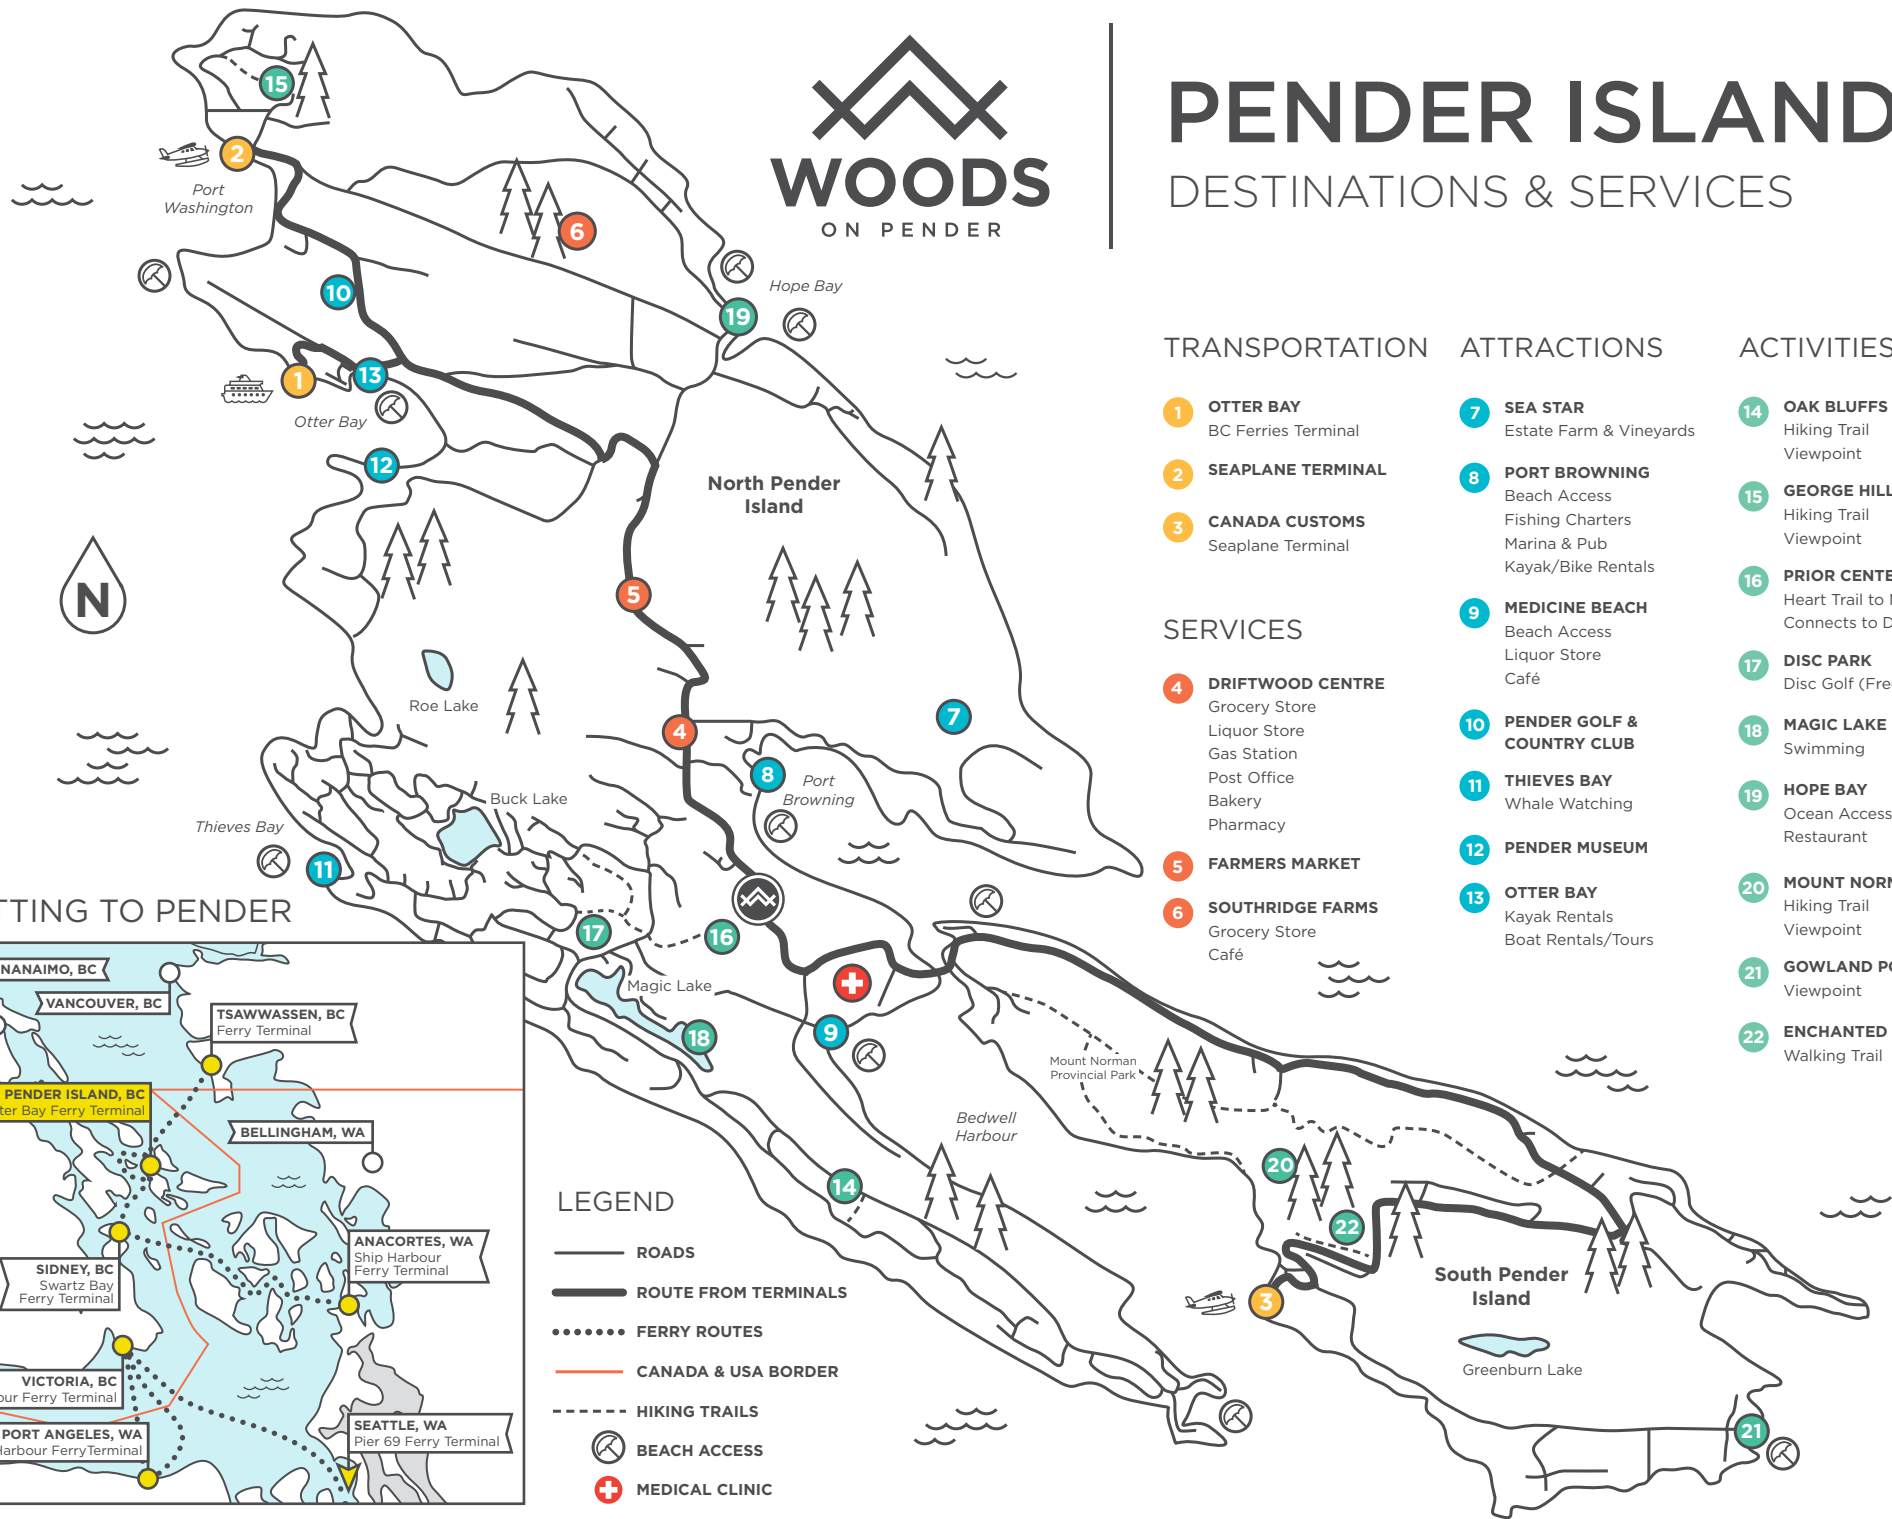

PENDER ISLAND

DESTINATIONS & SERVICES

TRANSPORTATION

- **1 OTTER BAY**
  BC Ferries Terminal
- **2 SEAPLANE TERMINAL**
- **3 CANADA CUSTOMS**
  Seaplane Terminal

SERVICES

- **4 DRIFTWOOD CENTRE**
  Grocery Store
  Liquor Store
  Gas Station
  Post Office
  Bakery
  Pharmacy
- **5 FARMERS MARKET**
- **6 SOUTHRIDGE FARMS**
  Grocery Store
  Café

ATTRACTIONS

- **7 SEA STAR**
  Estate Farm & Vineyards
- **8 PORT BROWNING**
  Beach Access
  Fishing Charters
  Marina & Pub
  Kayak/Bike Rentals
- **9 MEDICINE BEACH**
  Beach Access
  Liquor Store
  Café
- **10 PENDER GOLF & COUNTRY CLUB**
- **11 THIEVES BAY**
  Whale Watching
- **12 PENDER MUSEUM**
- **13 OTTER BAY**
  Kayak Rentals
  Boat Rentals/Tours

ACTIVITIES

- **14 OAK BLUFFS**
  Hiking Trail
  Viewpoint
- **15 GEORGE HILL**
  Hiking Trail
  Viewpoint
- **16 PRIOR CENTENNIAL PARK**
  Heart Trail to Magic Lake
  Connects to Disc Park
- **17 DISC PARK**
  Disc Golf (Free to public)
- **18 MAGIC LAKE**
  Swimming
- **19 HOPE BAY**
  Ocean Access
  Restaurant
- **20 MOUNT NORMAN**
  Hiking Trail
  Viewpoint
- **21 GOWLAND POINT**
  Viewpoint
- **22 ENCHANTED FOREST**
  Walking Trail

GETTING TO PENDER