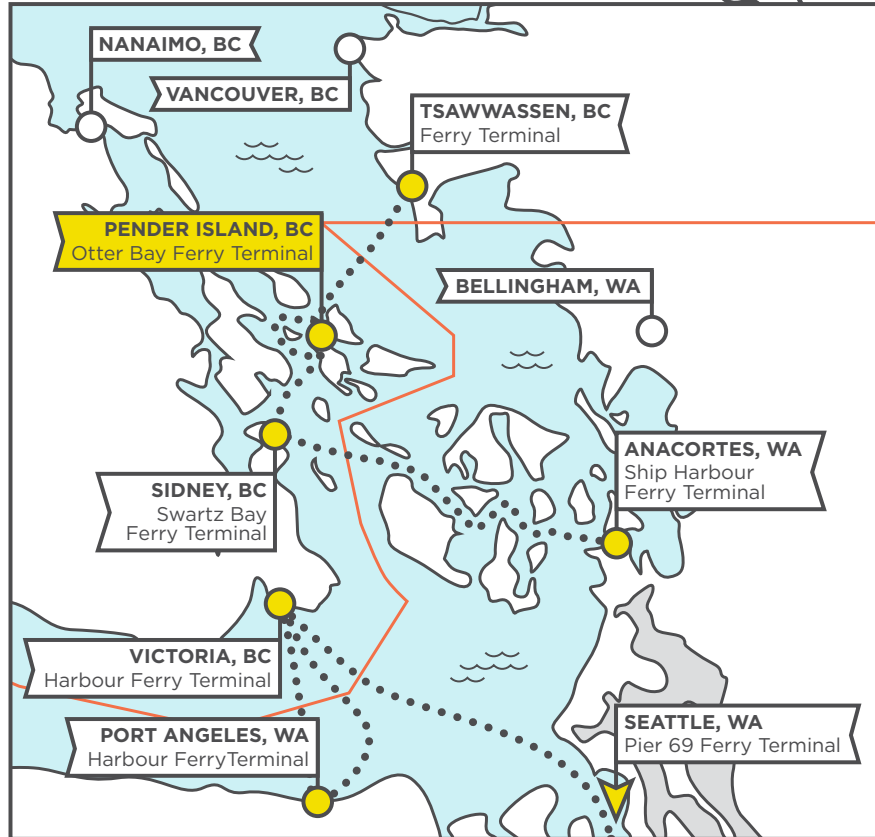

ATTRACTIONS

- 7 SEA STAR**
Estate Farm & Vineyards
- 8 PORT BROWNING**
Beach Access
Fishing Charters
Marina & Pub
Kayak/Bike Rentals
- 9 MEDICINE BEACH**
Beach Access
Liquor Store
Café
- 10 PENDER GOLF & COUNTRY CLUB**
- 11 THIEVES BAY**
Whale Watching
- 12 PENDER MUSEUM**
- 13 OTTER BAY**
Kayak Rentals
Boat Rentals/Tours

GETTING TO PENDER

LEGEND

- ROADS
- ROUTE FROM TERMINALS
- FERRY ROUTES
- CANADA & USA BORDER
- HIKING TRAILS
- BEACH ACCESS
- MEDICAL CLINIC

TRANSPORTATION

- 1 OTTER BAY**
BC Ferries Terminal
- 2 SEAPLANE TERMINAL**
- 3 CANADA CUSTOMS**
Seaplane Terminal

SERVICES

- 4 DRIFTWOOD CENTRE**
Grocery Store
Liquor Store
Gas Station
Post Office
Bakery
Pharmacy
- 5 FARMERS MARKET**
- 6 SOUTHRIDGE FARMS**
Grocery Store
Café

GETTING TO PENDER

LEGEND

- ROADS
- ROUTE FROM TERMINALS
- FERRY ROUTES
- CANADA & USA BORDER
- HIKING TRAILS
- BEACH ACCESS
- MEDICAL CLINIC