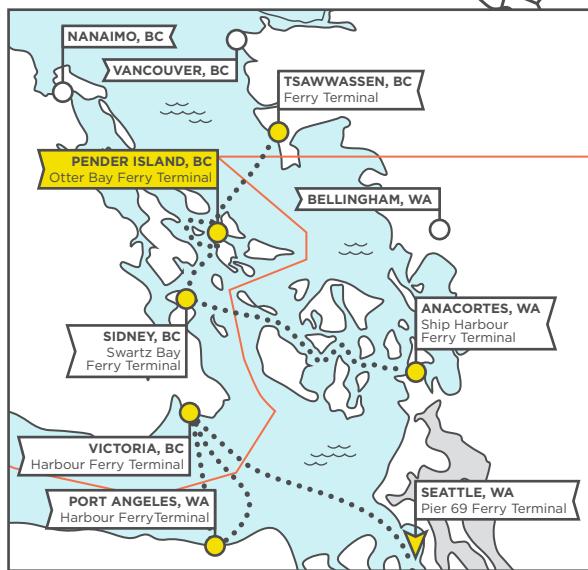

ATTRACTIONS

- 7 SEA STAR**
Estate Farm & Vineyards
- 8 PORT BROWNING**
Beach Access
Fishing Charters
Marina & Pub
Kayak/Bike Rentals
- 9 MEDICINE BEACH**
Beach Access
Liquor Store
Café
- 10 PENDER GOLF & COUNTRY CLUB**
- 11 THIEVES BAY**
Whale Watching
- 12 PENDER MUSEUM**
- 13 OTTER BAY**
Kayak Rentals
Boat Rentals/Tours

GETTING TO PENDER

LEGEND

- ROADS
- ROUTE FROM TERMINALS
- FERRY ROUTES
- CANADA & USA BORDER
- HIKING TRAILS
- BEACH ACCESS
- MEDICAL CLINIC

TRANSPORTATION

- 1 OTTER BAY**
BC Ferries Terminal
- 2 SEAPLANE TERMINAL**
- 3 CANADA CUSTOMS**
Seaplane Terminal

SERVICES

- 4 DRIFTWOOD CENTRE**
Grocery Store
Liquor Store
Gas Station
Post Office
Bakery
Pharmacy
- 5 FARMERS MARKET**
- 6 SOUTHRIDGE FARMS**
Grocery Store
Café

GETTING TO PENDER

LEGEND

- ROADS
- ROUTE FROM TERMINALS
- FERRY ROUTES
- CANADA & USA BORDER
- HIKING TRAILS
- BEACH ACCESS
- MEDICAL CLINIC